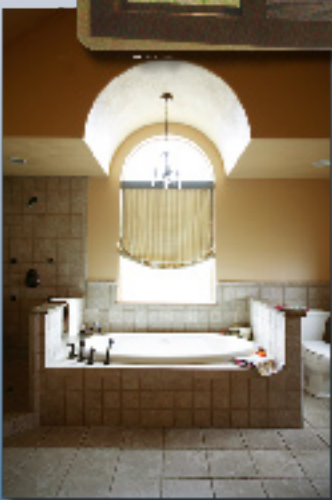

CELLULAR SHADES

- Different levels of opacity to form a light filtering or room darkening shade.
- Unique cellular design forms pockets of air to insulate room from heat and cold. Available in different cell sizes.
- Absorbs sound, controlling unwanted noise while letting in natural light.
- Available "Bottom Up", "Top Down", Cordless and in specialty shapes.

ROMAN SHADES

- Offers the softness of a drapery with the practicality of a shade.
- Variety of fabric styles, colors, and textures ranging from sheer to room darkening.
- Optional hobbled shades with folds of fabric for a more dimensional look, or flat shades for a clean panel style.
- Valances, Cornice Boards, Beading, and Fringe can complete the style.