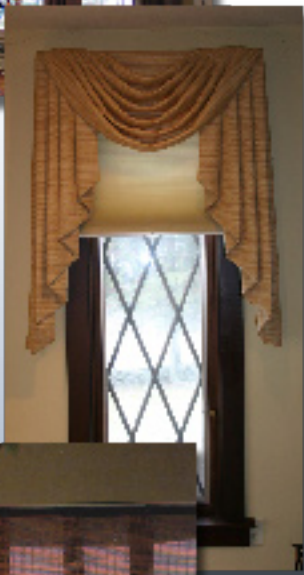

WOOD BLINDS

- Blinds made from real wood, finished, then stained or painted.
- Available in various slat widths, materials, and finishes. Standard slats sizes are 1" to 3".
- Retains the natural whorls and grain of the wood they were made from.

ROMAN SHADES

- Offers the softness of a drapery with the practicality of a shade.
- Variety of fabric styles, colors, and textures ranging from sheer to room darkening.
- Optional hobbled shades with folds of fabric for a more dimensional look, or flat shades for a clean panel style.
- Valances, Cornice Boards, Beading, and Fringe can complete the style.

VERTICAL BLINDS

- Clean linear styling to window
- Gives patio doors and large windows drama and dimension
- Privacy and variable light control.

ESTABLISHED 1973 PROFESSIONAL DESIGNER

PANEL TRACK BLINDS

- Sleek Aluminum track system with panels that glide easily into place.
- Ideal for patio doors and wide windows.
- Can be mounted on a ceiling to make the perfect room divider.
- Easy to place multiple styles and colors on one track.